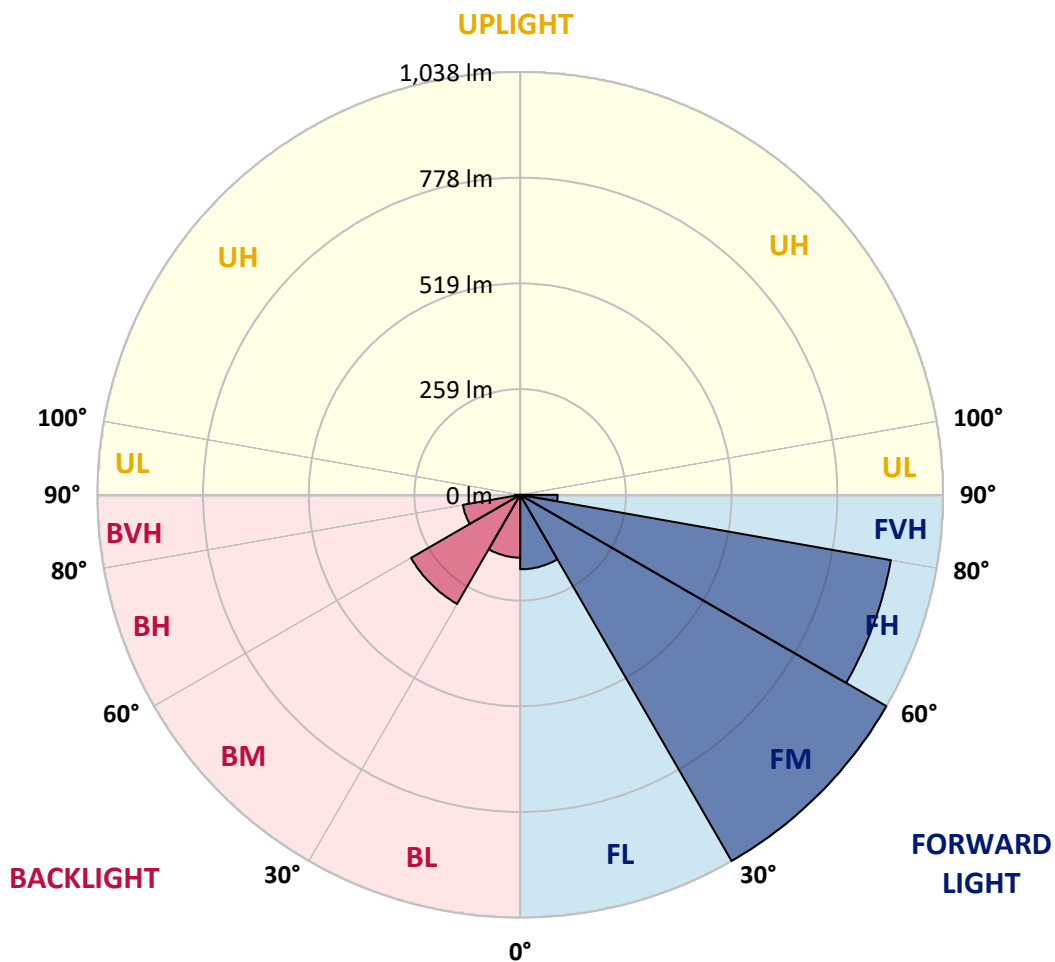

REPORT NUMBER: P153042

CATALOG NUMBER: TMU-E01-LED-E-U-SLL-7060

LUMINAIRE CLASSIFICATION SYSTEM LUMEN TABLE AND BUG RATING:

Zone		Lumens	% Fixture	Zone Rating/Lumen Limit		
				B	U	G
FL	(0°-30°)	182.8	6.4			
FM	(30°-60°)	1037.6	36.3			
FH	(60°-80°)	923.7	32.4			G1/1800
FVH	(80°-90°)	91.9	3.2			G1/100
BL	(0°-30°)	154.1	5.4	B1/500		
BM	(30°-60°)	309.4	10.8	B1/1000		
BH	(60°-80°)	142.7	5.0	B1/500		G1/500
BVH	(80°-90°)	12.8	0.4			G1/100
UL	(90°-100°)	0.0	0.0		U0/0	
UH	(100°-180°)	0.0	0.0		U0/0	

BUG Rating: B1-U0-G1

Type IV Short