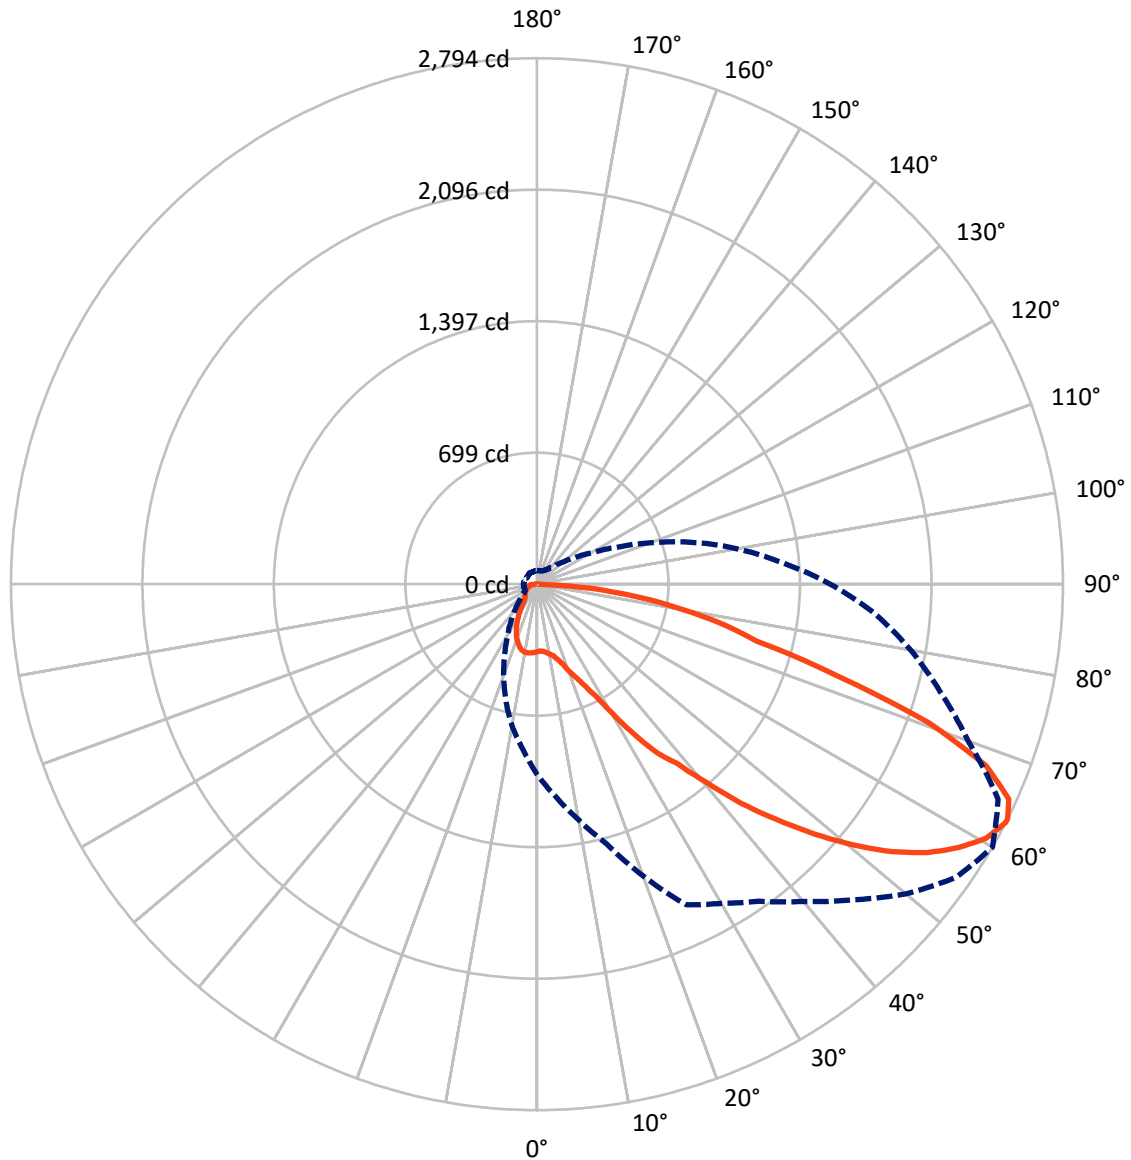

REPORT NUMBER: P153042

CATALOG NUMBER: TMU-E01-LED-E-U-SLL-7060

Iso-Footcandle Lines of Horizontal Illumination

✕ Max cd
 - - - 1/2 Max cd

Based on 10 foot mounting height. Maximum calculated value = 7.1 fc
 Type IV - Short - Non-Cutoff

REPORT NUMBER: P153042
CATALOG NUMBER: TMU-E01-LED-E-U-SLL-7060

Luminous Intensity Polar Plot

— Vertical Plane Through 60-Deg Lateral - - - Horizontal Cone Through 63-Deg Vertical

REPORT NUMBER: P153042

CATALOG NUMBER: TMU-E01-LED-E-U-SLL-7060

FLUX DISTRIBUTION:

		Downward	Upward	Total
House Side	Lumens	619.1	0.0	619.1
	% Fixture	21.7	0.0	21.7
Street Side	Lumens	2236.0	0.0	2236.0
	% Fixture	78.3	0.0	78.3
Total	Lumens	2855.1	0.0	2855.1
	% Fixture	100.0	0.0	100.0

ZONAL LUMENS:

Zone	Lumens	% Fixture
0°-10°	34.9	1.2
10°-20°	108.8	3.8
20°-30°	193.3	6.8
30°-40°	304.3	10.7
40°-50°	447.9	15.7
50°-60°	594.9	20.8
60°-70°	655.3	23.0
70°-80°	411.1	14.4
80°-90°	104.7	3.7
90°-100°	0.0	0.0
100°-110°	0.0	0.0
110°-120°	0.0	0.0
120°-130°	0.0	0.0
130°-140°	0.0	0.0
140°-150°	0.0	0.0
150°-160°	0.0	0.0
160°-170°	0.0	0.0
170°-180°	0.0	0.0
0°-90°	2855.1	100.0
0°-180°	2855.1	100.0