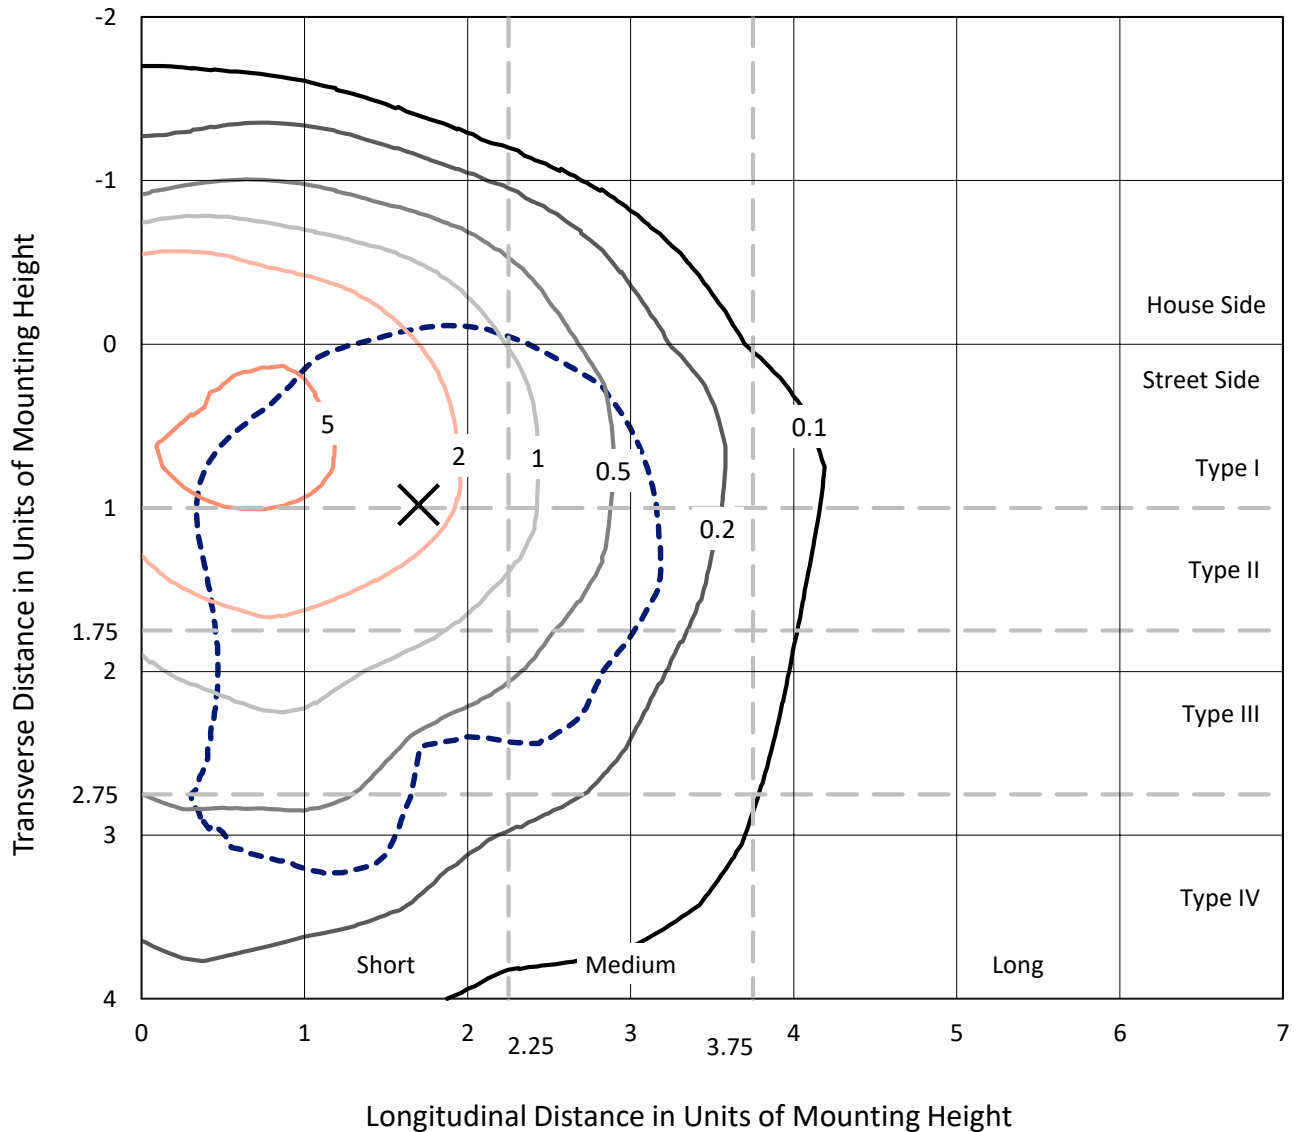

REPORT NUMBER: P153042

CATALOG NUMBER: TMU-E01-LED-E-U-SLL-7060

Iso-Footcandle Lines of Horizontal Illumination

✕ Max cd
- - - 1/2 Max cd

Based on 10 foot mounting height. Maximum calculated value = 7.1 fc
Type IV - Short - Non-Cutoff